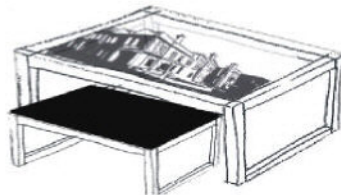

### *Option One*

**3-Seater upholstered in Espresso leather**  
*"Tufted back and inside arm"*

*Example of tufting*

**2.5 seater upholstered in Texture**

*accent cushions*

**Coffee Table - Nest of 2**

*Oak sledbase frame - Glass tabletop with custom film design detail*  
*Light, medium or dark stain*