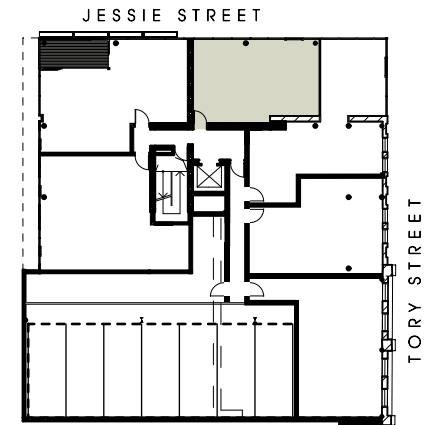

Lighting Legend

- ⊙ 12v Halogen Down Light Recessed Adjustable
- ⊕ 12v Halogen Down Light Recessed Fixed
- ⊙ IP Rated Balcony Light
- △ IP Rated Balcony Light (Wall Mounted)
- ⊕ 12v Halogen Down Light integrated into Kitchen Joinery
- ≡ Pelmet Light over Vanity Basin

APARTMENT LIGHTING & ELECTRICAL PLAN

APARTMENT:
303

Level: 3

studiopacificarchitecture