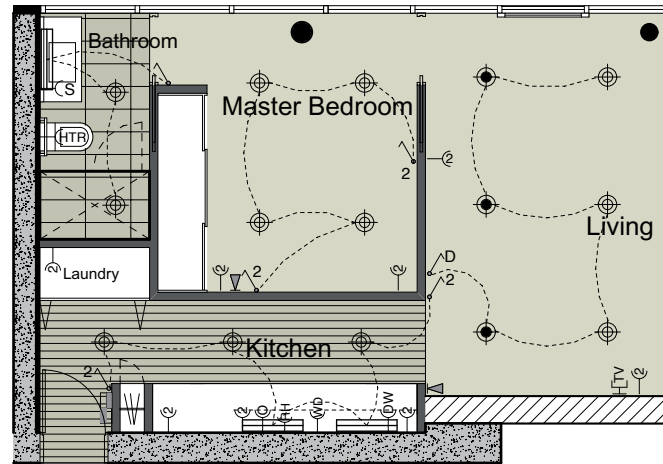

Electrical Legend

- Y General Power Outlet
- Y² Double Power Outlet
- ∇ Telephone/Data
- TV Television
- Y^{DW} Dishwasher
- Y^{RH} Range Hood
- Y^{WD} Waste Disposal Unit
- Y^O Oven
- Y^S Shaver Outlet
- Y^{HTR} Heated Towel Rail
- Y^H Outdoor Heater (high level)
- ≡ Distribution Board
- ∠ Light Switch
- D/∠ Light Switch with Dimmer
- 2/∠ 2-way Operated Light Switch

Lighting Legend

- ⊙ 12v Halogen Down Light Recessed Adjustable
- ⊕ 12v Halogen Down Light Recessed Fixed
- ⊙ IP Rated Balcony Light
- △ IP Rated Balcony Light (Wall Mounted)
- ⊕ 12v Halogen Down Light integrated into Kitchen Joinery
- ≡ Pelmet Light over Vanity Basin