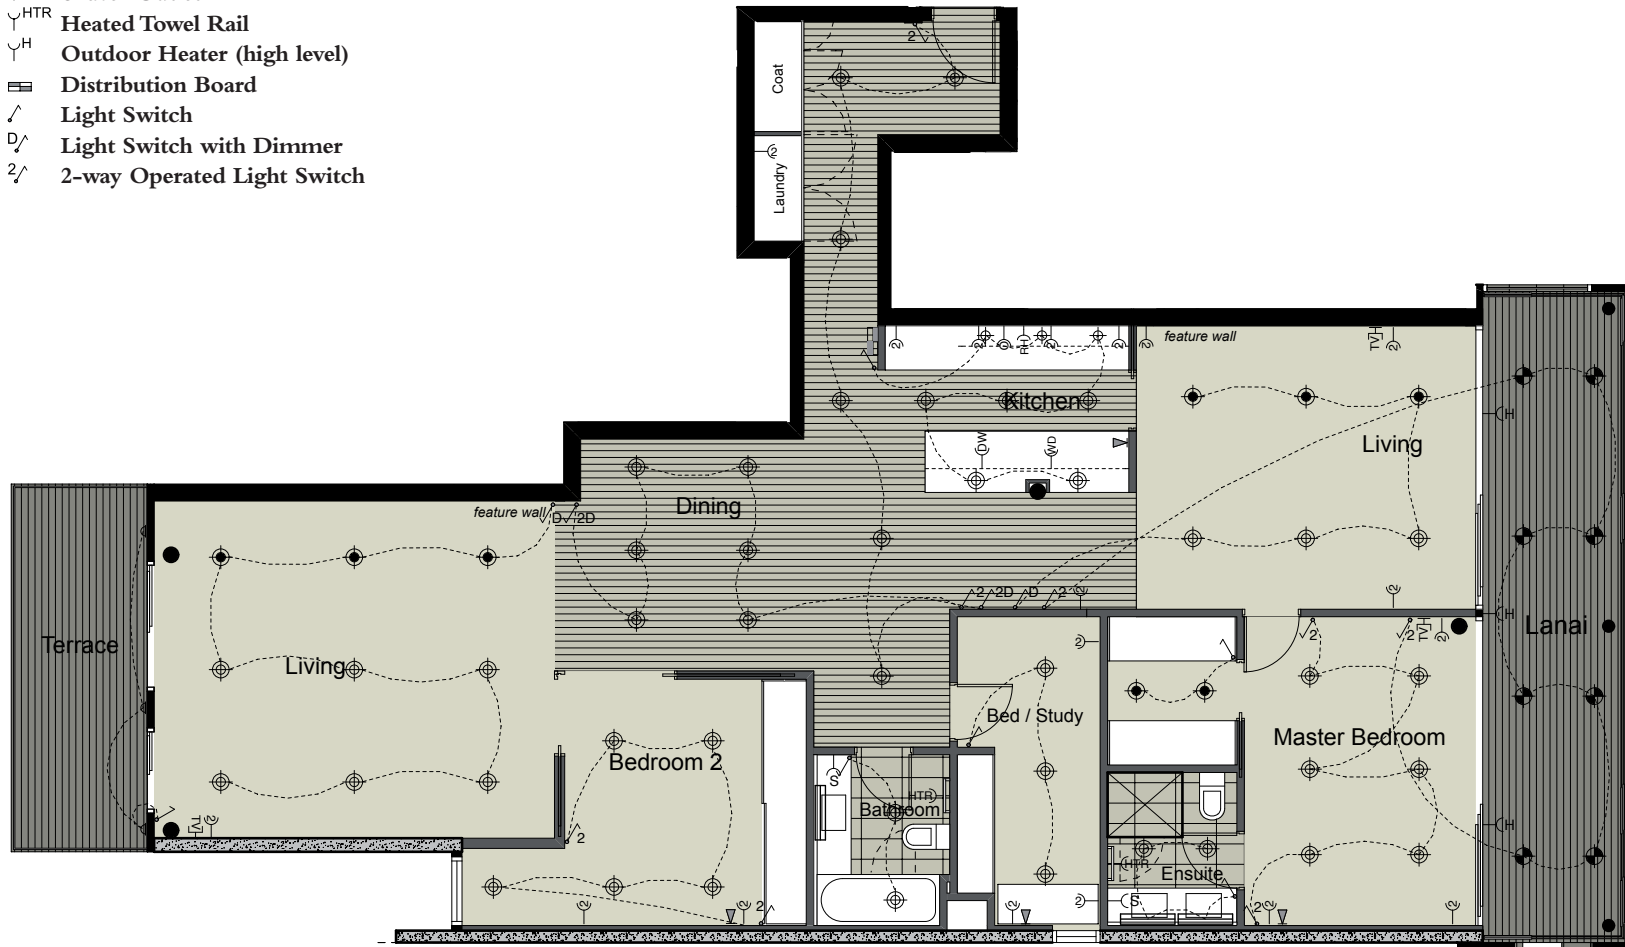

## Electrical Legend

- Y General Power Outlet
- Y<sup>2</sup> Double Power Outlet
- ∇ Telephone/Data
- TV Television
- DW Dishwasher
- RH Range Hood
- WD Waste Disposal Unit
- O Oven
- S Shaver Outlet
- HTR Heated Towel Rail
- H Outdoor Heater (high level)
- DB Distribution Board
- ∠ Light Switch
- D/ Light Switch with Dimmer
- 2/ 2-way Operated Light Switch

## Lighting Legend

- ⊙ 12v Halogen Down Light Recessed Adjustable
- ⊕ 12v Halogen Down Light Recessed Fixed
- ⊙ IP Rated Balcony Light
- △ IP Rated Balcony Light (Wall Mounted)
- ⊕ 12v Halogen Down Light integrated into Kitchen Joinery
- ≡ Pelmet Light over Vanity Basin

APARTMENT:  
803, 903

Levels: 8&9

Scale:  
0 1 2 3 4 5m

studiopacificarchitecture