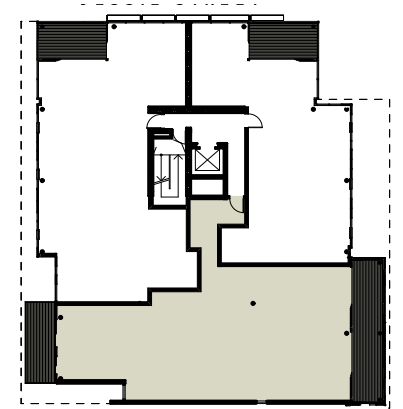

## Electrical Legend

- Y General Power Outlet
- Y<sup>2</sup> Double Power Outlet
- ∇ Telephone/Data
- TV Television
- DW Dishwasher
- RH Range Hood
- WD Waste Disposal Unit
- O Oven
- S Shaver Outlet
- HTR Heated Towel Rail
- H Outdoor Heater (high level)
- DB Distribution Board
- ∠ Light Switch
- D/ Light Switch with Dimmer
- 2/ 2-way Operated Light Switch

## Lighting Legend

- ⊙ 12v Halogen Down Light Recessed Adjustable
- ⊕ 12v Halogen Down Light Recessed Fixed
- ⊙ IP Rated Balcony Light
- △ IP Rated Balcony Light (Wall Mounted)
- ⊕ 12v Halogen Down Light integrated into Kitchen Joinery
- ≡ Pelmet Light over Vanity Basin

APARTMENT:  
803, 903

Levels: 8&9

Scale:  
0 1 2 3 4 5m

studiopacificarchitecture