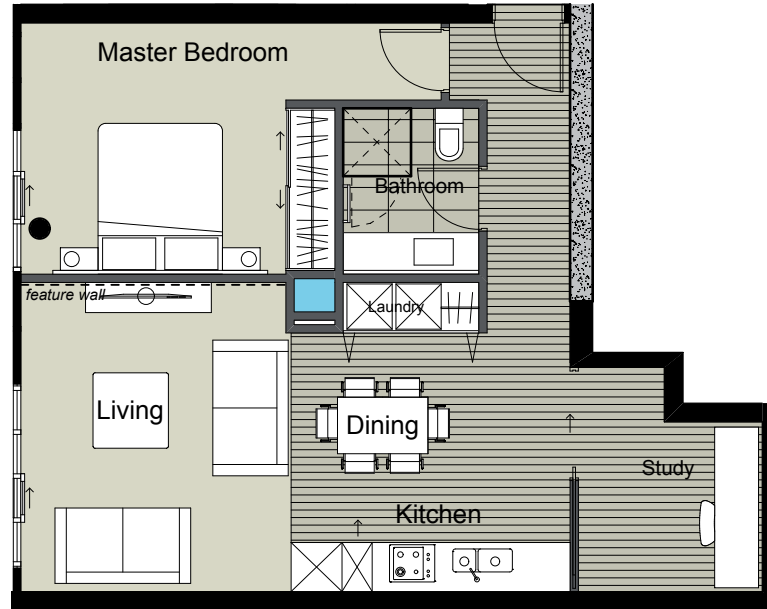

Room Features:

1 Bedroom + Study
1 Bathroom

Apartment 202 & 302:

Total Gross Floor Area: 64m²

Wardrobe joinery provided. Otherwise furniture shown not included.

APARTMENT FLOOR PLAN

APARTMENT:
202, 302

Levels: 2&3

Scale: 0 1 2 3 4 5m

studiopacificarchitecture