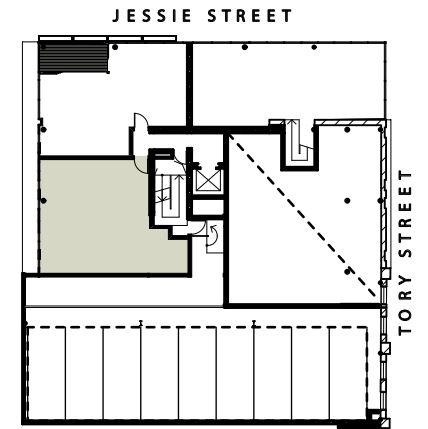

Room Features:

1 Bedroom + Study
1 Bathroom

Apartment 202 & 302:

Total Gross Floor Area: 64m²

Wardrobe joinery provided. Otherwise furniture shown not included.

APARTMENT FLOOR PLAN

APARTMENT:
202, 302

Levels: 2&3

Scale: 0 1 2 3 4 5m

studiopacificarchitecture