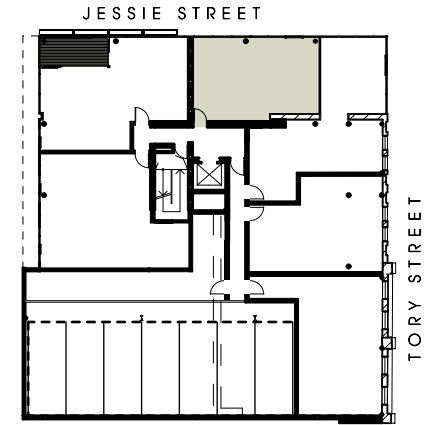

## Room Features:

1 Bedroom  
1 Bathroom

### Apartment 303:

Total Gross Floor Area: 47m<sup>2</sup>

Wardrobe joinery provided. Otherwise furniture shown not included.

## APARTMENT FLOOR PLAN

APARTMENT:  
303

Level: 3

Scale:  
0 1 2 3 4 5m

studiopacificarchitecture