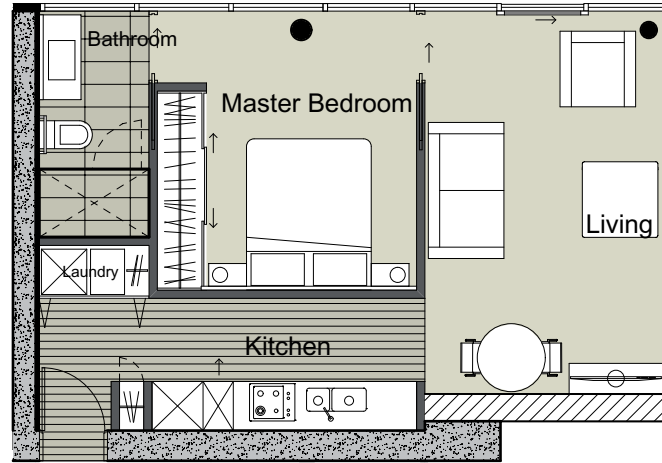

## Room Features:

1 Bedroom  
1 Bathroom

### Apartment 303:

Total Gross Floor Area: 47m<sup>2</sup>

Wardrobe joinery provided. Otherwise furniture shown not included.

## APARTMENT FLOOR PLAN

APARTMENT:  
303

Level: 3

Scale:  
0 1 2 3 4 5m

studiopacificarchitecture